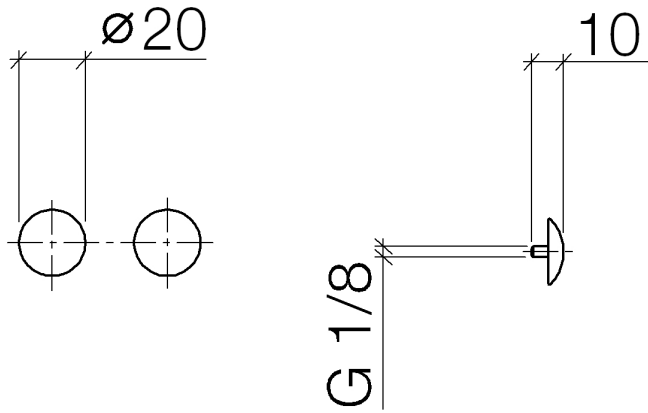

Decorative caps for Perfecto - Brushed Bronze

IMO

12 801 970

• 1 pair

Including retaining screws available under order no.
12 800 970-FF

Fits: IMO, LULU, MADISON, MEM, TARA,
CL.1, LISSÉ, VAIA, META, CYO

	Brushed Bronze	12 801 970-42
	Chrome	12 801 970-00
	Brushed Platinum	12 801 970-06
	Platinum	12 801 970-08
	Durabronze (23kt Gold)	12 801 970-09
	Dark Chrome	12 801 970-19
	Light Gold	12 801 970-26
	Brushed Light Gold	12 801 970-27
	Brushed Durabronze (23kt Gold)	12 801 970-28
	Matte Black	12 801 970-33
	Brushed Champagne (22kt Gold)	12 801 970-46
	Champagne (22kt Gold)	12 801 970-47
	Brushed Chrome	12 801 970-93
	Brushed Dark Platinum	12 801 970-99

12 801 970

Decorative caps for Perfecto - Brushed Bronze

IMO

12 801 970

Parts for other finishes can be found here: [Chrome](#)

Spare parts list

No.	Item Number	Name	Quantity used	Delivery time
1	09 30 30 060-42	screw	2	60